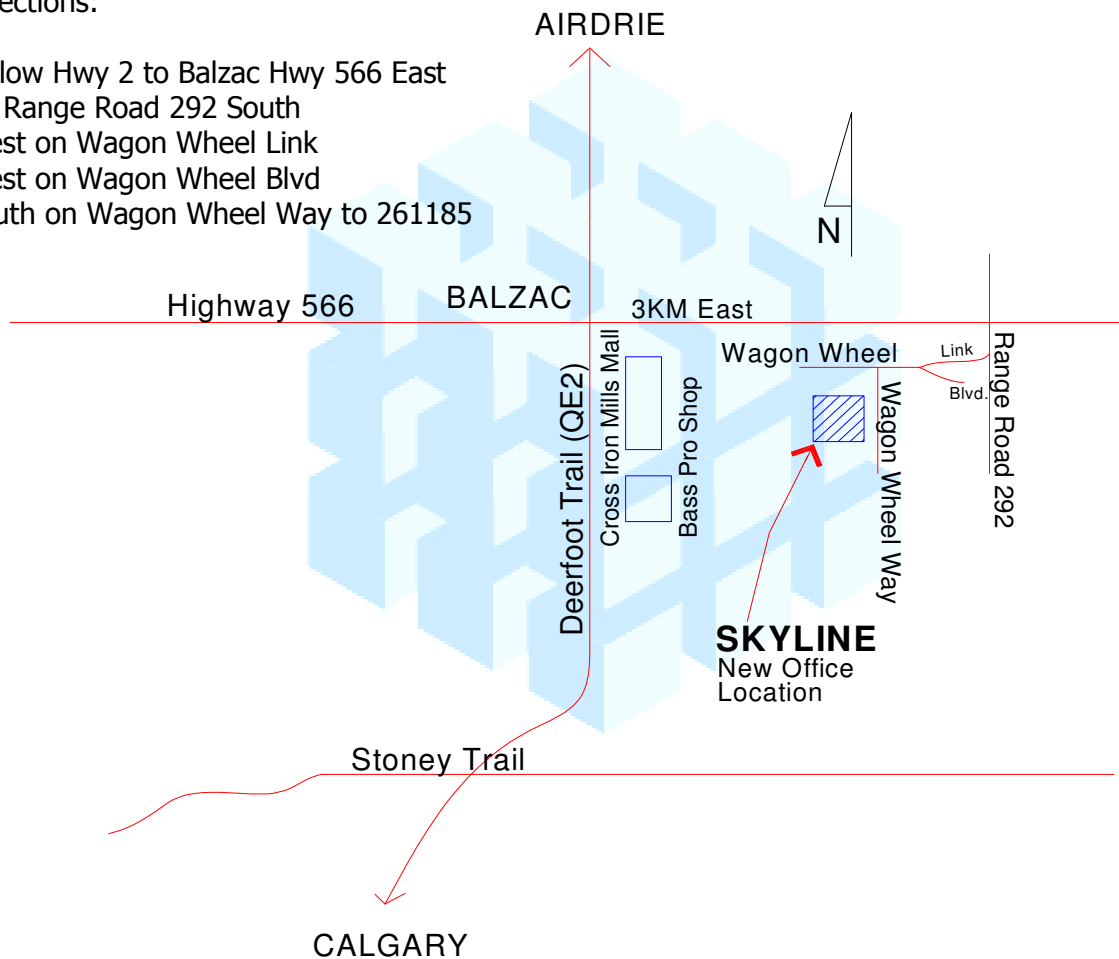

We Have Moved!

Please note: Our office has relocated as of Friday, May 22nd 2009.

Our new address is:
261185 Wagon Wheel Way
Rocky View, Alberta
T4A 0E2

Our phone and fax numbers remain the same:
Main line: (403) 277-0700
Fax: (403) 277-4373
Emergency line: (403) 237-7357

Directions:

Follow Hwy 2 to Balzac Hwy 566 East
To Range Road 292 South
West on Wagon Wheel Link
West on Wagon Wheel Blvd
South on Wagon Wheel Way to 261185

Thank you for your support.

The Skyline Group of Companies